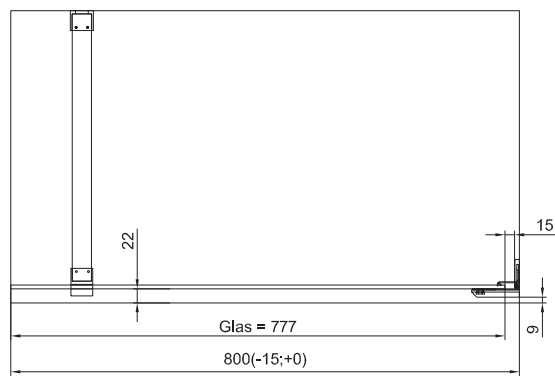

# TECHNICAL INFORMATIONS - DIMENSIONS

Series name  
Cadura

Model name  
CAT4