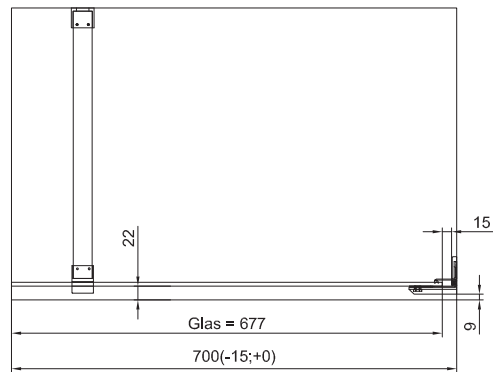

# TECHNICAL INFORMATIONS - DIMENSIONS

Series name  
Cadura

Model name  
CAT4