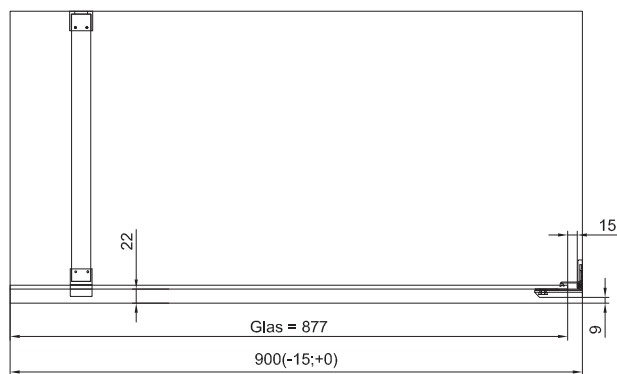

# TECHNICAL INFORMATIONS - DIMENSIONS

Series name  
Cadura

Model name  
CAT4